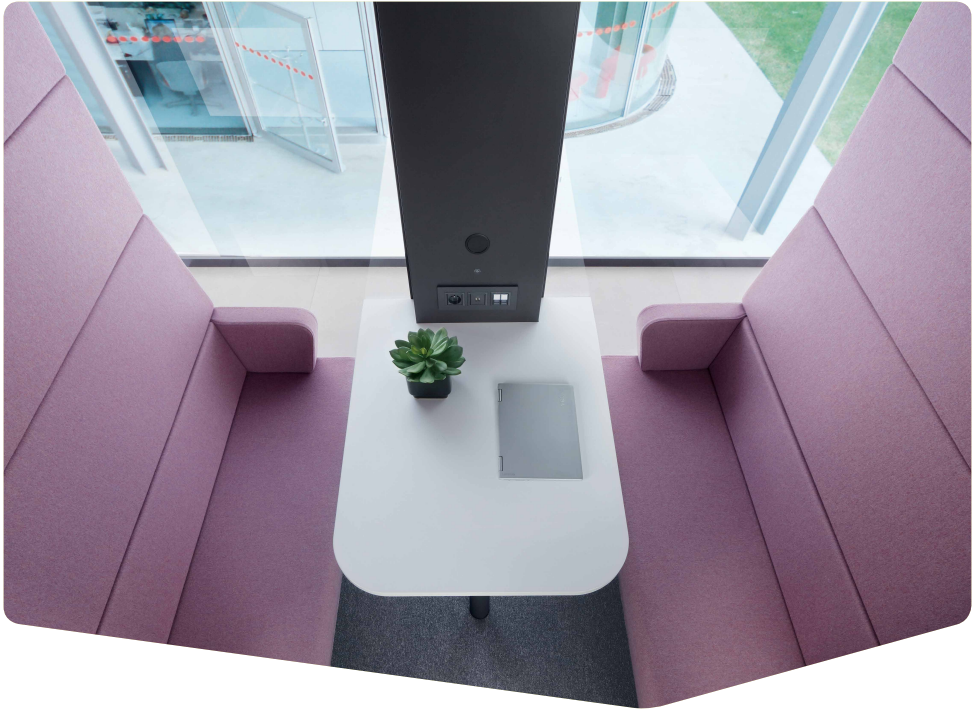

hushmeet

YOUR **MEETING** YOUR WAY

mikomax smart office.

WE PROVIDE SEPARATE MOBILE SPACES, REPLACING STRESS WITH **HARMONY&PEACE.**

HushMeet is an additional, independent space for your office. It allows you to conduct meetings in a comfortable and secure environment with advanced acoustic solutions. Additionally, the closed space provides a feeling of privacy which ensures that everyone within the HushMeet can feel at ease. The pod is an excellent alternative to small conference rooms and can be placed wherever you want!

HUSHMEET IS A PERFECT PLACE FOR:

Private meetings

Creative work

Group video conferences

HR interviews

1-4

W: 2150 mm/85 in
H: 2300 mm/91 in
D: 1390 mm/56 in

Weight: 650 kg/1433 lbs

- 1 Anti-collision door marking
- 2 Tempered, laminated acoustic glass door with high quality handle
- 3 Laminated front and back acoustic glass panels
- 4 Acoustic lined fabric panels
- 5 Led ceiling light with dimmer
- 6 Ventilation system activated by a presence sensor
- 7 Option to hang a TV screen on the central panel
- 8 Independent, manual smooth lighting and ventilation rotary knobs
- 9 Power module (Power+USB+RJ45)
- 10 Two upholstered benches
- 11 Removable front panel for pallet jack
- 12 Leveling feet

HushMeet is an independent space powered by electricity, providing comfortable conditions during the meeting.

DIMENSIONS

It occupies space needed for two standard workstations.

PRODUCT IS ALSO AVAILABLE IN THE **S VERSION**