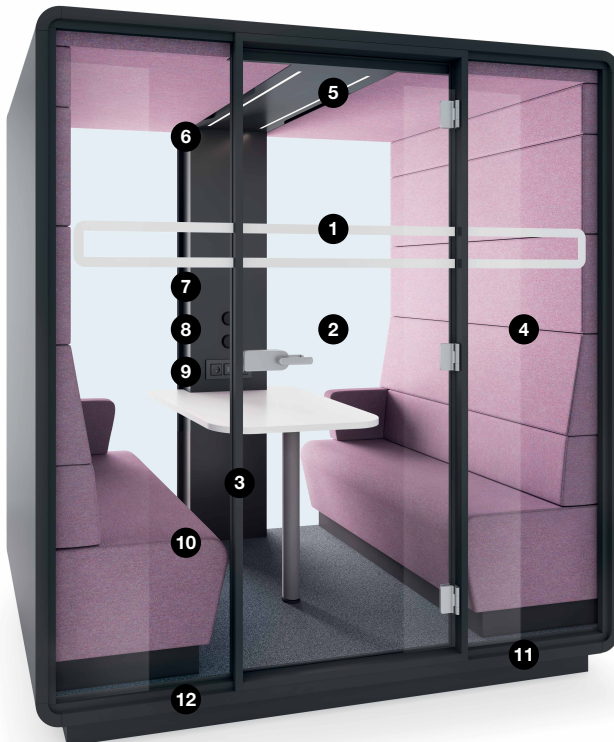

HUSHMEET IS A PERFECT PLACE FOR:

Private meetings

Creative work

Group video conferences

HR interviews

1-4

W: 2150 mm/85 in
H: 2300 mm/91 in
D: 1390 mm/56 in

Weight: 650 kg/1433 lbs

- 1 Anti-collision door marking
- 2 Tempered, laminated acoustic glass door with high quality handle
- 3 Laminated front and back acoustic glass panels
- 4 Acoustic lined fabric panels
- 5 Led ceiling light with dimmer
- 6 Ventilation system activated by a presence sensor
- 7 Option to hang a TV screen on the central panel
- 8 Independent, manual smooth lighting and ventilation rotary knobs
- 9 Power module (Power+USB+RJ45)
- 10 Two upholstered benches
- 11 Removable front panel for pallet jack
- 12 Leveling feet

HushMeet is an independent space powered by electricity, providing comfortable conditions during the meeting.

DIMENSIONS

It occupies space needed for two standard workstations.

PRODUCT IS ALSO AVAILABLE IN THE **S VERSION**

Upholstery Petrus

Middle column

Rear glass

Aluminium profile

Hinge/door handle

Find out more by visiting our website.

Experience Hush in your office before you commit.