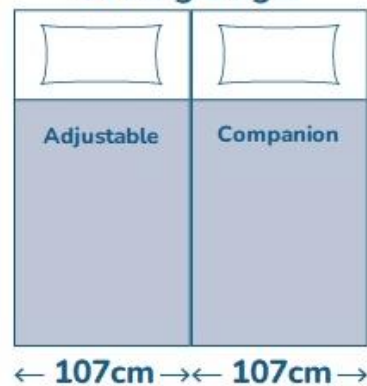

Premium Lift

Deluxe Companion Bed

Deluxe Companion Bed allows the caregiver or family member to sleep next to Deluxe Floor Bed.
 Deluxe Companion Bed is not adjustable offering a cost effective and practical solution.

	✓ Long Single - PLDFBLSC	2050mm x 920mm
	✓ King Single - PLDFBKSC	2050mm x 1070mm
	✓ Overall Length	2150mm
	✓ Height	180mm
	✓ Safe working load (SWL)	200kg
	✓ Bed weight	40kg
	✓ Australian Made	Yes
	✓ Warranty	10 year limited

1x King Single + 1x Single

2x King Single

Compatible with Deluxe Floor Bed