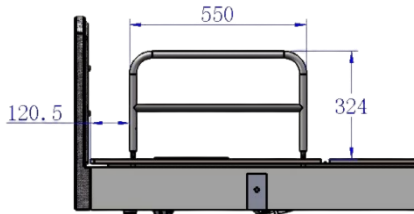

Premium *Lift*

Bed Accessories

User-Friendly

PremiumLift

Deluxe Floor Bed Accessories

Grab Rail Set - PLDGR

- Assists the user entering and exiting the bed
- 324mm x 550mm, supplied in pair
- Quick Push/ Pull Inserts, assembled in seconds
- Strong black powder coated steel frame

Foldable Side Rails 3/4 – PLDFBFSR

- Ensures user remains safely in the bed and prevents falls risk
- Screw securely onto the bed frame
- Strong black powder coated steel frame
- 352mm x 1100mm, supplied in pair