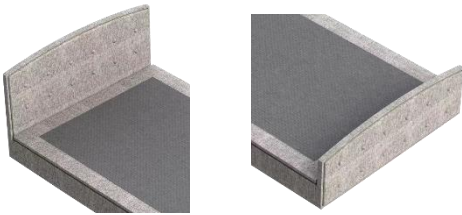

Premium *Lift*

Bed Accessories

User-Friendly

PremiumLift

Deluxe Floor Bed Accessories

Grab Rail Set - PLDGR

- Assists the user entering and exiting the bed
- 324mm x 550mm, supplied in pair
- Quick Push/ Pull Inserts, assembled in seconds
- Strong black powder coated steel frame

Foldable Side Rails 3/4 – PLDFBFSR

- Ensures user remains safely in the bed and prevents falls risk
- Screw securely onto the bed frame
- Strong black powder coated steel frame
- 352mm x 1100mm, supplied in pair

Head Board - PLDFBHB

- Contemporary Arched Classic French Grey Headboard
- Stain resistant, allergy-proof and easy to maintain fabric
- Screw securely onto the bed frame
- 600mm x 1080mm

Foot Board - PLDFBFB

- Contemporary Arched Classic French Grey Footboard
- Stain resistant, allergy-proof and easy to maintain fabric
- Screw securely onto the bed frame
- 400mm x 1080mm

Length Extension - PLDFBLE

- 20cm Length Extension
- Quick Push/ Pull Inserts, assembled in seconds
- Strong powder coated steel