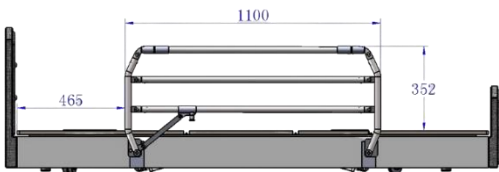

Premium *Lift*

Bed Accessories

User-Friendly

PremiumLift

Deluxe Floor Bed Accessories

Grab Rail Set - PLDGR

- Assists the user entering and exiting the bed
- 324mm x 550mm, supplied in pair
- Quick Push/ Pull Inserts, assembled in seconds
- Strong black powder coated steel frame

Foldable Side Rails 3/4 – PLDFBFSR

- Ensures user remains safely in the bed and prevents falls risk
- Screw securely onto the bed frame
- Strong black powder coated steel frame
- 352mm x 1100mm, supplied in pair