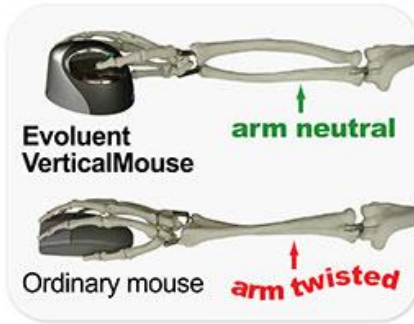

Evolution Vertical Mouse 4

Small Wired Right Hand

Relax your wrist

The patented shape of the Evolution Mouse supports your hand in an upright neutral posture that generally avoids forearm twisting.

Now supporting smaller hands

The Evolution VerticalMouse 4 Small is for hands less than about 7 inches or 178 mm long from the tip of the middle finger to the wrist crease.

Comfortable and easy to use

The shape is thoughtfully sculpted for uncompromised comfort and easy-to-reach programmable buttons. No finger contortions are needed to operate the buttons.

Pointer speed indicators

Top mounted LEDs show through the chrome thumb rest to indicate selected pointer speed including extra low (XL), low (LO), MD (medium), to high (HI).

Powerful and intuitive driver

Two thumb buttons

A new bottom thumb button provides greatly extended functionality when used with the included driver.

Adjustable optical sensor

Pointer speed controls on the side allow convenient adjustment without even releasing your grip from the mouse.