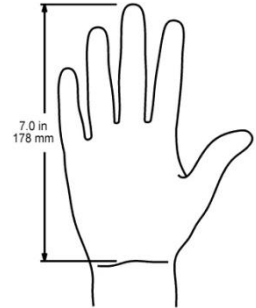

Evolution Vertical Mouse 4

Small Wired Right Hand

Relax your wrist

The patented shape of the Evolution Mouse supports your hand in an upright neutral posture that generally avoids forearm twisting.

Now supporting smaller hands

The Evolution VerticalMouse 4 Small is for hands less than about 7 inches or 178 mm long from the tip of the middle finger to the wrist crease.

Comfortable and easy to use

The shape is thoughtfully sculpted for uncompromised comfort and easy-to-reach programmable buttons. No finger contortions are needed to operate the buttons.

Pointer speed indicators

Top mounted LEDs show through the chrome thumb rest to indicate selected pointer speed including extra low (XL), low (LO), MD (medium), to high (HI).

Powerful and intuitive driver

Dimensions

85mm (width), 74mm (height), 105mm (length)

Colour

Dark grey body, purple buttons, chrome thumb rest