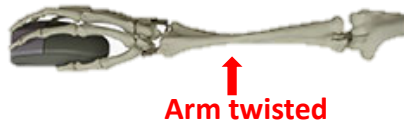

Evluent Vertical Mouse 4

Wired Left Hand

Relax your wrist

The patented shape of the Evluent Mouse supports your hand in an upright neutral posture that generally avoids forearm twisting.

Evluent Vertical Mouse

Ordinary Mouse

Comfortable and easy to use

The shape is thoughtfully sculpted for uncompromised comfort and easy-to-reach programmable buttons. No finger contortions are needed to operate the buttons.

Pointer speed indicators

Top mounted LEDs show through the chrome thumb rest to indicate selected pointer speed including extra low (XL), low (LO), MD (medium), to high (HI).

Powerful and intuitive driver

Evluent Mouse Manager for Windows provides extensive but easy to use functionality for 6 buttons through a simple and intuitive interface.

Extended lip prevents rubbing

An extra wide lip along the bottom edge prevents the last finger from rubbing the desk.

Two thumb buttons

A new bottom thumb button provides greatly extended functionality when used with the included driver.