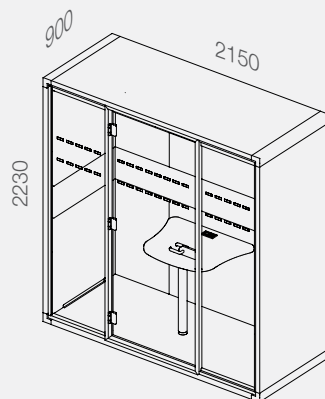

Lemon
TLM

Rock
TRK

Teal
TAL

TABLE

Oak
ADC

DIMENSIONS

Size

2150 x 900 x 2230 mm
(84.64 x 35.43 x 87.80 in)

Weight

net: 450 kg / 992 lbs
gross: 500 kg / 1102 lbs

Pack size

985 x 2250 x 1260 mm
(38.79 x 88.58 x 49.60 in)

justbooth.com
contact@justbooth.com

Created by Hushoffice

hushoffice

mikomax
smart office.